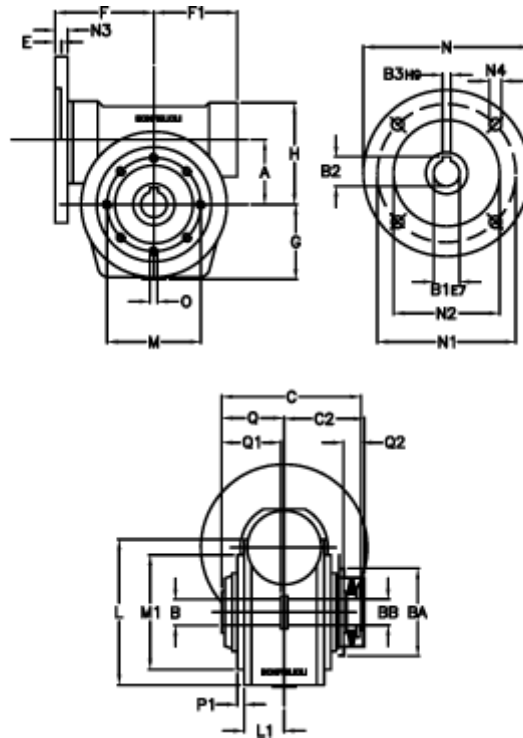

Article number: 390204400772216

Description: Worm Gear with Torque Limiter
VF 44-L1-P-7-P63B5

Measures

a = 44.60	C2 = 48	L1 = 35.0	O = M6x8
B = 18	Description = VF 44P-xx-63B5	m = 65	P1 = 2.0
B1 E7 = 11	E = 2.0	M1 = 50	Q = 32.0
B2 = 12.8	F = 65	N = 140	Q1 = 32
B3 H9 = 4	F1 = 54	N1 = 115	Q2 = 12
BA = 40	g = 51	N2 = 95	
BB H7 = 11	H = 71.0	N3 = 10.5	
C = 79	L = 80.0	N4 = 9,5	